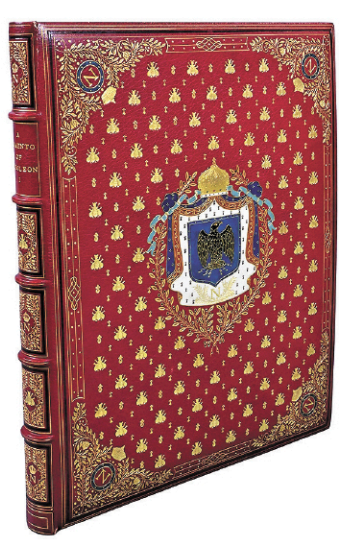

Sterling, Ht 23", 287 t.oz.

18K, 38 grams

Sterling, Lg 14", 46 t.oz.

Russian Enamel

14K, 81.9 grams, Victorian

14K Victorian, 77 grams

14K, 41 grams, Victorian

18K, 40 grams

14K, 1 of 30 Cameos

Ht 17", 148 t.oz.

Napoleon, Memento of Emperor, 1 of 3 to include hand written letters to and from Napoleon

Complete Angler Volumes I and II

Bergman Bronze, Ht 18"

Bergman Bronze, Ht 15"