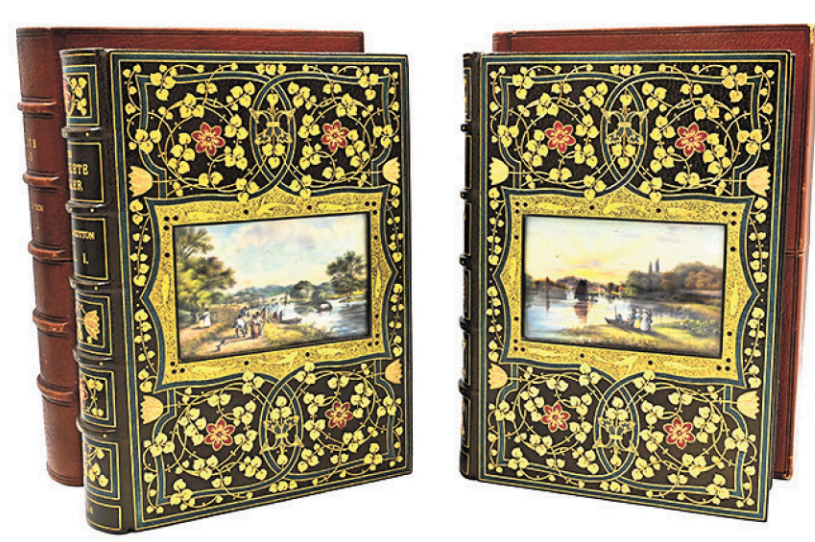

Complete Angler Volumes I and II