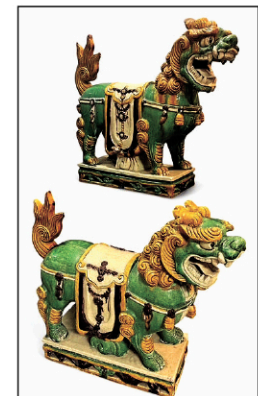

Reginald Weston abstract paintings

Small American Victorian bookcase with Northwind carving

13 piece Limoges fish set with 24" platter with shell motif

19th C iron and wood figural candlestick

Collections of Herend Figurines

Rookwood Scenic Vellum plaque

Several nice lots of Herend porcelain

David P. Curtis o/c Darley North Yorkshire

Several lots of Canton

Rosewood Duncan Phyfe style stands

Willard's patent banjo clock

Antique painted Dowry chest

Inlaid Georgian knife box

Black forest carved vases

French Marquetry inlaid marble top commode

Selection of Asian pottery and porcelain

Snake skin box with ornate metal arrow base

William IV carved leather desk chair