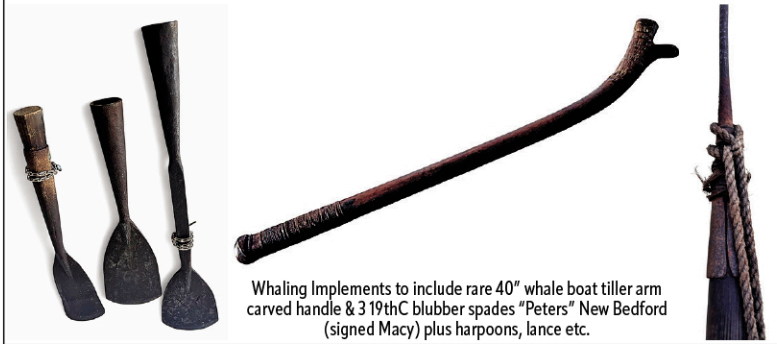

24" Japanese Meiji Bronze tiger

Impressive signed Gustav Stickley 2 over 4 tall chest

3 antique 10" Polychrome Chinese plates

Georgian antique wine cellarette with lead lining and reeded legs

Whaling Implements to include rare 40" whale boat tiller arm carved handle & 3 19thC blubber spades "Peters" New Bedford (signed Macy) plus harpoons, lance etc.