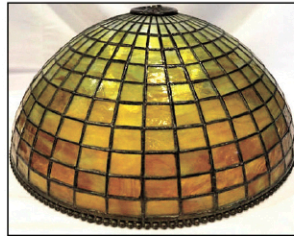

Arthur B. Wilder 1902 oil in Foster Bros. frame

18" bronze Samurai on horseback

30" gold gilt bronze candelabras with cupid

Signed Tiffany Studios New York 9" bronze "Cobra" style candlestick

"Getting under Way" o/c Marshall Johnson Jr. 1882 (28" x 48")

Signed Tiffany Studios New York 16" geometric dome shade

Antique American Federal mahogany and birds-eye maple sideboard with deck top gallery

Fine diamond and gold jewelry

9 gold European antique coins (made into pendants)