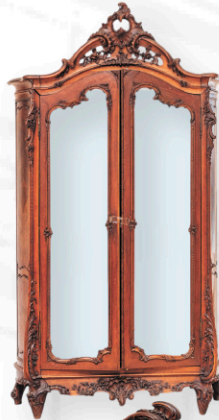

French Louis XV Style
Hand Carved Walnut Breakfront
with Marble Top, Ca. 19th C.

Albrecht Durer (German, 1471-1528)
Woodcut on Paper, Ca. Late 17th C.,
'The Flagellation'

After August Moreau
Bronze Sculpture, Ca. 1950,
'Boy And Girl With Ball'

European Carved Alabaster Sculpture
Ca. Later 19th C., "Athena"

French Louis XV Style Carved
Walnut Bed & Armoire,
Early 20th C.

After Albert Ernest Carrier Belleuse (1824-1887)
Monumental Bronze & Rouge Marble Thirteen Light
Torchieres, Early 20th C., Bronze, 110" x 28"