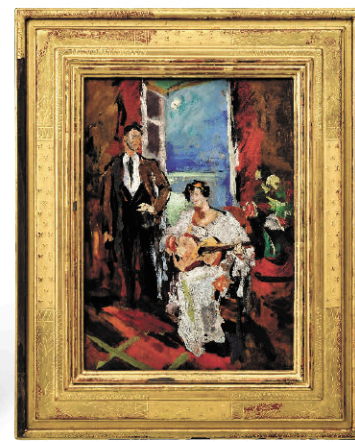

Takako Yamaguchi (Japanese/American, b. 1952)

15K Gold, Diamond, Amethyst
Seed Pearl & Enamel Bracelet

Tiffany Studios
Flower-Form Vase

Tiffany Studios
Monumental
"Moorish" Ceiling Light

Tiffany Studios
"Dragonfly" Table Lamp

Tiffany Studios
"Turtle-Back" Lantern

Tiffany Studios
"Damascene" Desk Lamp

Tiffany Studios
Twelve-Light "Lily"
Table Lamp

Guy Carleton Wiggins
(American, 1883-1962)
"Fifth Avenue Blizzard"

Konstantin Korovin
(Russian, 1861-1939)
"Music by Moonlight"