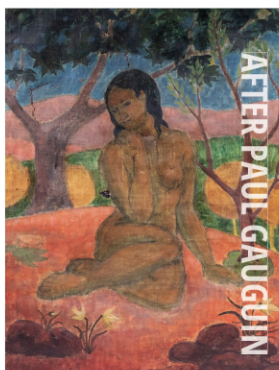

3067
Antique 22k Gold
Filigree
Chinese Ivory
Bracelet

Presenting Antiquities & Asian Relics

2441 Roman Marble
Statue Fragment

2357 Chinese Figural
Hardstone Carving

AFTER PAUL GAUGUIN

JOHANN W. SCHIRMER

ALFRED T. BRICHER