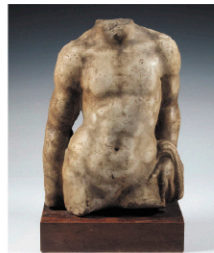

 **thomastonauction.com**

Kaja Veilleux (ME AUC902)

Lot 2249
Italian Grand
Tour Micromosaic
Colosseum
Plaque,
mid-19th c.

HUNT FOR RELICS &
HISTORIC TREASURES

Lot 3067
Antique 22k Gold Filigree
Chinese Ivory Bracelet

2441 - Classical Roman Marble
Statue Fragment on Stand

PREVIEW
BEGINS
FEBRUARY 15

see website for details

2004

200+ Paintings & Sculpture from Modern & Contemporary Artists

2144
19th c.
Cast Metal
Courthouse
Eagle, from
Augusta,
Maine