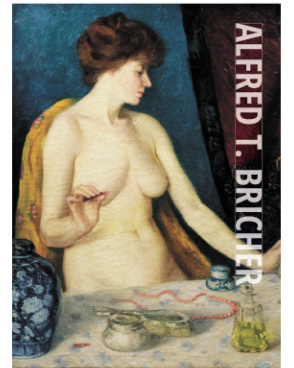

3422 Rare Historic Fortress Sized Civil War 34 Star US Flag, standard regulation Jan 1861-Sept 1863, 12 x 22 ft.

200+ Paintings & Sculpture from Modern & Contemporary Artists

2165 Regency Silkwork Memorial Olcott Family