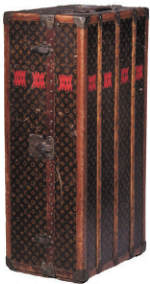

3449 Eider Duck Decoy (1 of 40)

Presenting Antiquities & Asian Relics

2484 GIUSEPPE BESSI, carved white marble

2457 AFTER FRANS HALS oil on cradled hand planed oak panel, Coat-of-Arms upper left, with date of AD 1617

2034 Hand Crafted Forge Sign

3008 Louis Vuitton Upright Wardrobe Trunk (1 of 3 trunks)

1085 Rare Victorian Sewing Desk & Chair

1093 Tall Clock by G.W. Russell, Philadelphia, CA 1905

2010 Rare Child Size Painted Chair Table