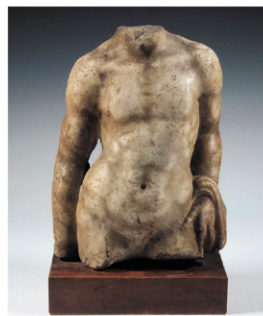

Presenting Antiquities & Asian Relics

2441 Roman Marble
Statue Fragment