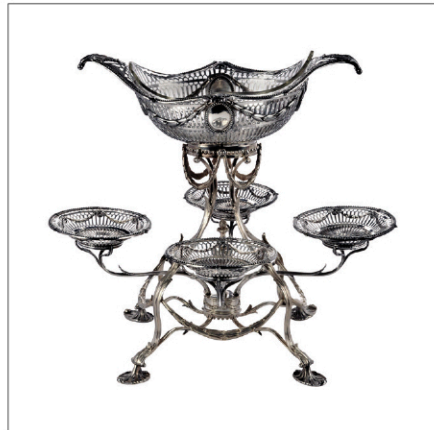

Rare and important tapestries from the Brooklyn Museum, featuring two series with William Randolph Hearst provenance, fine art works by Bruno Zupan, *Spring Landscape* by Raymond Thibesart, René Lalique glass, British furniture, early English silver, and more

British & Continental | March 11, 2025