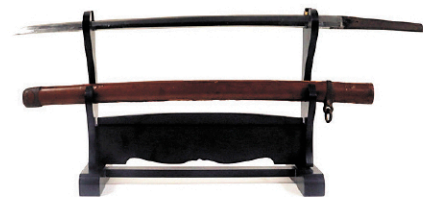

Japanese Wakizashi Sword