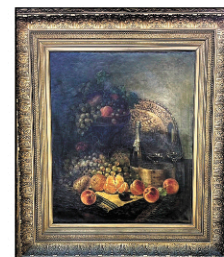

Herend China lots

Antique American tiger maple  
flat top highboy with carved shell  
and unusual carved trifold feet

Bold Antique Tiger maple tap table

Antique mahogany inlaid American  
bowfront chest

Antique Rhode Island maple tall  
chest with bracket base

Signed Handel shades double  
student lamp

Art Glass including Tiffany & Co.

Chippendale style Newport shell carved kneehole desk

French salesman sample  
decorated wardrobe 18" H

Two Bernard Corey  
paintings

Oil on canvas still life  
George William Whitaker 32" x 36"

Roman Frieze Relief (42" x 38")

Alexander Famham "Gate in the Snow"  
oil painting (16" x 20")

Oil on canvas portrait of  
Monsieur Robert Millin