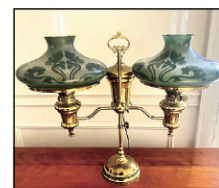

Herend China lots

Antique American tiger maple  
flat top highboy with carved shell  
and unusual carved trifold feet

Bold Antique Tiger maple tap table

Antique mahogany inlaid American  
bowfront chest

Antique Rhode Island maple tall  
chest with bracket base

Oil on canvas still life  
George William Whitaker 32" x 36"

Roman Frieze Relief (42" x 38")

Alexander Famham "Gate in the Snow"  
oil painting (16" x 20")

Oil on canvas portrait of  
Monsieur Robert Millin