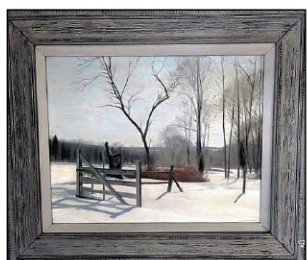

Herend China lots

Antique American tiger maple  
flat top highboy with carved shell  
and unusual carved trifold feet

Bold Antique Tiger maple tap table

Antique mahogany inlaid American  
bowfront chest

Antique Rhode Island maple tall  
chest with bracket base

Signed Handel shades double  
student lamp

Art Glass including Tiffany & Co.

Chippendale style Newport shell carved kneehole desk

French salesman sample  
decorated wardrobe 18" H

Two Bernard Corey  
paintings

Oil on canvas still life  
George William Whitaker 32" x 36"

Roman Frieze Relief (42" x 38")

Alexander Famham "Gate in the Snow"  
oil painting (16" x 20")

Oil on canvas portrait of  
Monsieur Robert Millin