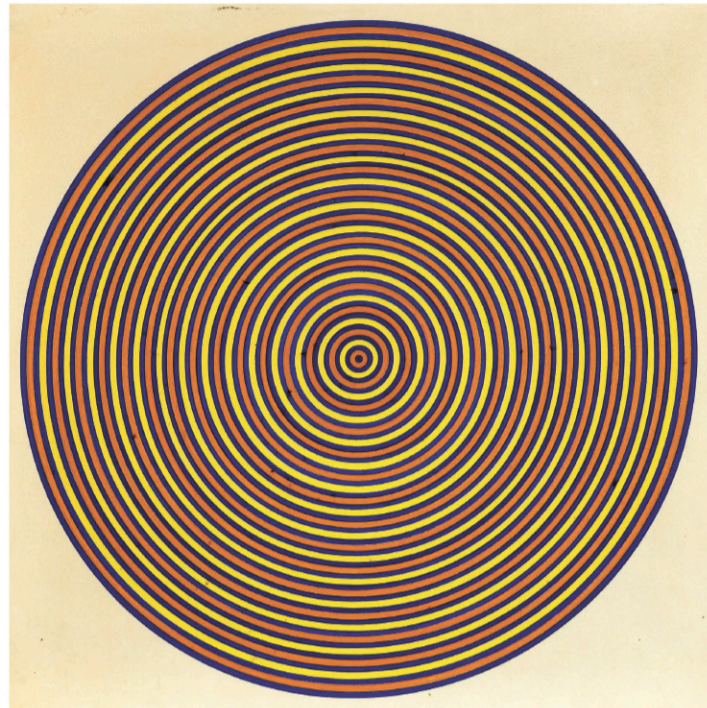

Todd Sell

Design@Doyle.com

212-427-4141 ext 269

Harry Bertoia, *Untitled (Bush)*, circa late 1970s
Estimate \$20,000–40,000

Tadasky (Tadasuke Kuwayama), *B-143*, 1964
Estimate \$6,000–9,000

Harry Bertoia, *Untitled*, circa late 1970s
Estimate \$40,000–60,000