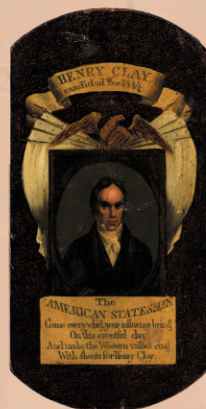

AMERICANA & POLITICAL

Signature® Auction | February 21-22

Highlights from The Roger Kimmel Collection

View all lots and bid at HA.com/6311

Roosevelt & Fairbanks: 20th Century Club Jugate

Roosevelt & Fairbanks:
Berryman Cartoon Jugate

Roosevelt & Fairbanks: Jugate Pocket Watch

George Washington: "GW in Oval" Inaugural Button

Theodore Roosevelt: Phenomenal
President/Rough Rider Jugate

Abraham Lincoln: Back-to-Back Ferrottype

John Bell: Vibrant Campaign Flag

Coolidge & Dawes: Rare 2 1/8" Real Photo
Capitol Jugate Pocket Mirror

Theodore Roosevelt: Rare Dexterity Puzzle

Coolidge & Dawes: Jumbo "Our Candidates" Jugate

John Tyler:
Paper Ribbon

Henry Clay: "American Statesman"
Stogie Case

William Henry Harrison: Log Cabin Sulphide Brooch

Abraham Lincoln: Gem Albumen Mourning Badge

Coolidge & Dawes: 1/4" Real Photo Jugate

Inquiries: 877-HERITAGE (437-4824)

Don Ackerman | Ext. 1884 | DonA@HA.com • Curtis Lindner | Ext. 1352 | CurtisL@HA.com • Ray Farina | Ext. 1135 | RayF@HA.com