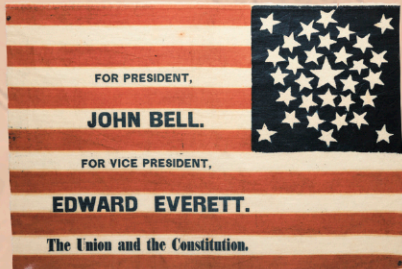

Roosevelt & Fairbanks: Jugate Pocket Watch

George Washington: "GW in Oval" Inaugural Button

Theodore Roosevelt: Phenomenal
President/Rough Rider Jugate

Abraham Lincoln: Back-to-Back Ferrottype

John Bell: Vibrant Campaign Flag

Coolidge & Dawes: Rare 2 1/8" Real Photo
Capitol Jugate Pocket Mirror

Theodore Roosevelt: Rare Dexterity Puzzle

Coolidge & Dawes: Jumbo "Our Candidates" Jugate

John Tyler:
Paper Ribbon

Henry Clay: "American Statesman"
Stogie Case