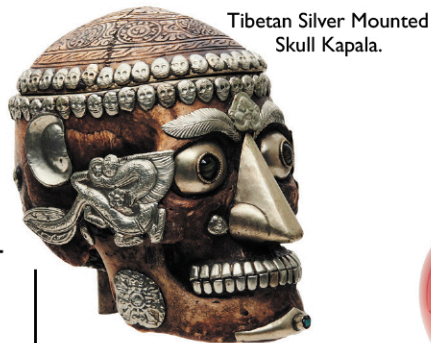

Monday, May 19th; 10 am

Previews:

Sunday, May 11th, 10 am - 5 pm

Thursday, May 15th, noon - 5 pm

Friday, May 16th, 9 am - 5 pm

Monday, May 19th, 9 am - end of auction

Tibetan Silver Mounted
Skull Kapala.

SAM FRANCIS
(American, 1928-1953)
Untitled from the Pasadena Box.

Sonja Blomdahl
Art Glass Incalmo Vase.

Italian Moba Enamel, Diamond,
Ruby, 18k Yellow Gold
Puffer Fish Brooch.

Lot of Six Chinese Yixing Teapots.

Tiffany Studios Eight Piece Abalone Pattern Desk Set.

KENT ULLBERG
(American, born 1945)
“Water’s Edge”