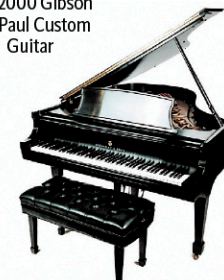

10: Johan Tapp
Maple Chest of Drawers

191: 2000 Gibson
Les Paul Custom
Guitar

607: Twig Console Table

483: Emaux de Longwy
Earthenware Vase

477: Hertel Jacob Silver and Porcelain Coffee Set, 3

402: Steinway & Sons Piano
"L" 495004 And Bench