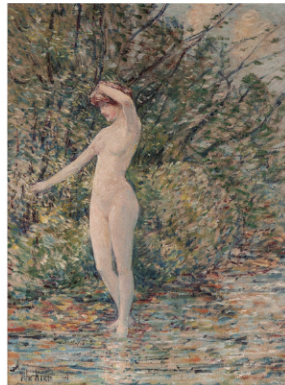

"GIGI'S FAVORITE THINGS"

An Italian Pietra Dura and Gilt Wood Center Table, the Birds of Pliny, 32 x 38 x 26 inches

Gurhan Antiquities Scarab Pendant set in 18K Yellow Gold

An Art Nouveau Peacock Vase, Georg Friedrich Schmitt, height: 10 inches

Ascribed to Louis Majorelle (1859-1926) French Marquetry Inlay Fruitwood Vitrine Cabinet With Carved Figure Of A Squirrel, Early 20th Cent.

Antique Italian Micro Mosaic Brooch with Earrings

An Art Nouveau Bronze Fountain of a Nymph and Dragonfly, Rachel Marshal Hawks, height: 24 inches

A Tiffany Studios Geometric and Turtle-Back Table Lamp, circa 1910, height: 22 inches

Childe Hassam, Nude, 1903, oil on canvas, 16 x 12 inches.

The Estate of Diana Eley
 St. Louis, MO
 FRIDAY, APR. 18 AT 10 AM
 SATURDAY, APR. 19 AT 10 AM
 EXHIBITION
 Sunday, Apr. 13, 12-5
 Continuing Apr. 14-17, 10-5
 Preview Party Apr. 17, 4-7

Alphonse Maria Mucha, Monaco - Monte-Carlo, 1897, color lithographic poster, linen-backed, framed. 42 x 39 1/2 inches

A Monumental Galle Cameo Glass Dragonfly Vase, Circa 1900, height: 21 7/8 inches

A CONSUMMATE COLLECTOR WITH A KEEN EYE, GIGI SOUGHT TREASURES FROM AUCTIONS AND GALLERIES WORLDWIDE. DRAWN TO ORGANIC FORMS, HER COLLECTION FEATURES RARE ART NOUVEAU AND ART DECO PIECES, OFTEN ADORNED WITH BIRDS, INSECTS, SNAKES, AND THE FEMALE FIGURE. SPANNING CENTURIES, THE COLLECTION INCLUDES EXTRAORDINARY ANTIQUE MICRO MOSAIC AND EGYPTIAN REVIVAL JEWELRY, FINE ESTATE JEWELRY, ART GLASS BY TIFFANY, LALIQUE, GALLE, AND DAUM, STERLING SILVER, IMPRESSIONIST PAINTINGS, FRENCH BRONZES, PIETRA DURA, POSTERS BY MUCHA AND BERTHON, ASIAN DECORATIVE ART, FINE SILK RUGS, AND EXCEPTIONAL FURNITURE.