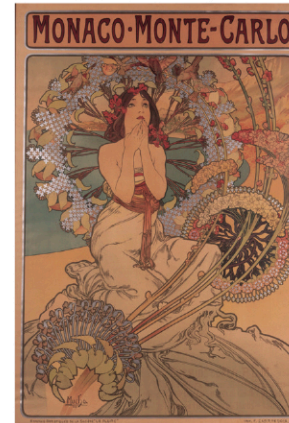

"GIGI'S FAVORITE THINGS"

An Italian Pietra Dura and Gilt Wood Center Table, the Birds of Pliny, 32 x 38 x 26 inches

Gurhan Antiquities Scarab Pendant set in 18K Yellow Gold

An Art Nouveau Peacock Vase, Georg Friedrich Schmitt, height: 10 inches

Ascribed to Louis Majorelle (1859-1926) French Marquetry Inlay Fruitwood Vitrine Cabinet With Carved Figure Of A Squirrel, Early 20th Cent.

Antique Italian Micro Mosaic Brooch with Earrings

An Art Nouveau Bronze Fountain of a Nymph and Dragonfly, Rachel Marshal Hawks, height: 24 inches

A Tiffany Studios Geometric and Turtle-Back Table Lamp, circa 1910, height: 22 inches

Childe Hassam, Nude, 1903, oil on canvas, 16 x 12 inches.

The Estate of Diana Eley
 St. Louis, MO
 FRIDAY, APR. 18 AT 10 AM
 SATURDAY, APR. 19 AT 10 AM
 EXHIBITION
 Sunday, Apr. 13, 12-5
 Continuing Apr. 14-17, 10-5
 Preview Party Apr. 17, 4-7