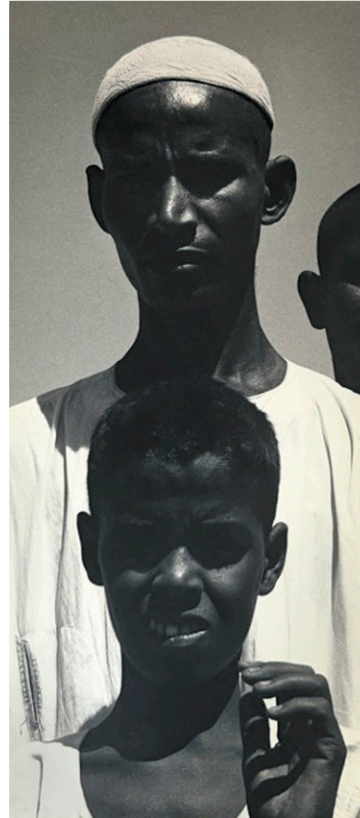

CB FINE ARTS

Gregory Crewdson
Entitled "The Ice Machine"
Edition of 6 (2021-2022)
Digital pigment print

Dorothea Lange (1895-1965)
Entitled "Procession Egypt"
Provenance Museum of Modern Art, NYC

Dorothea Lange (1895-1965)
Entitled "Near Wudi"
Modaui, Sudan
Provenance Museum of Modern Art, NYC