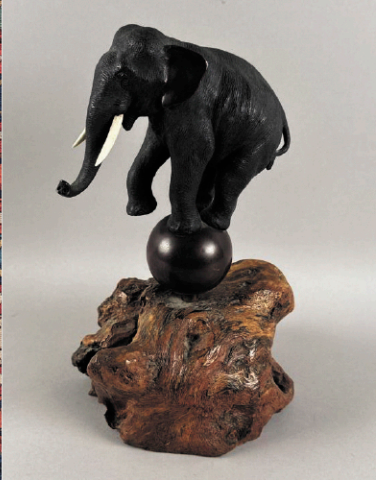

DISCOVERY

AUCTION MAY 6 | 9:30AM

online-only with live Internet,
phone and absentee bidding

SANDWICHAUCTION.COM

Sandwich Auction

508-385-3116 | a division of Eldred's

CAUCASIAN RUG
MEIJI PERIOD BRONZE
ANTIQUE WINDSOR CHAIRS
PLUS PAINTINGS, SILVER,
SPORTING ART AND MORE