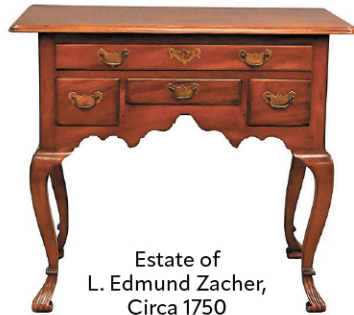

Estate of L. Edmund Zacher, Circa 1750