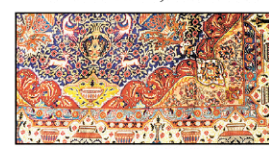

25+ Oriental rugs

TERMS: IN-PERSON AUCTION AUDIENCE

Auction begins at 5:30 PM. In addition to live bidding, Winter Associates will accept absentee and phone bids with a 23% Buyer's Premium and live online bidding will be available on Invaluable.com and Liveauctioneers.com with a 28% Buyer's Premium. A 3% discount is available to buyers with cash and approved checks. After the auction, pickup will be by appointment only, please email us at Info@AuctionsAppraisers.com or call ahead and we will do our best to accommodate you. LOCATION: 20 mins. west of Hartford, CT. Approx. 2 hours from NYC or Boston.

Winter Associates, Inc. • 21 Cooke St. Plainville, CT 06062 • 860-793-0288 • Contact us at: Info@AuctionsAppraisers.com