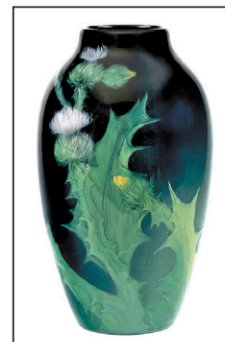

19th C. Rihouet, Paris porcelain service

Linda Nelson Stocks, 1 of 6 oils

Howard & Co. stlg suite

Georg Jensen "Acorn", 57 pcs

.78ct solitaire, 14K

10K Etruscan Revival

I. Knight (2)

1795 J. Jackson pair case

14K, 10K and Rubies

Rookwood, Sax

C. Ries, 14" h.

Mink, Coach, D&B

20+ lots Carnegie, Dior, Regency & others

Schreiner

Kahe & others

Douglas Osa, oil, 75" l.