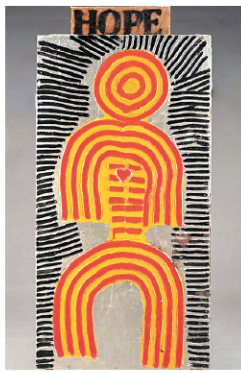

Douglas

ANTIQUQUE

ESTATE AUCTION

FRIDAY, MAY 29 at 6 PM

Fine Art: Paintings: Jane Piper, Roswell Morse Shutleff (2), George W. Harvey, John D. Maziarz (8), Charles (Charlie) Shaw (6), Nora Vesely, Alex Kamaroff, "TLC 1853", studio of Georges Delfosse, Elice Davis Pieropan (4), Jamie Young, Richard R. Krogstad, Michele Julio, Barbara Kono, Christopher K. Agar, Hopes?, M. Milo, After Rembrandt Van Rijn, Enrique E. Montenegro, Robert Sweeney, Jorgen Lorgnzen, and more. **Prints:** Richard Smith (8), Robert Crumb, Jane Freilicher, Barry Moser, Eda Cascieri, Ben Shahn, Robert Shields, Jeannie Brendler, Suzanna Schlemm, and more. **Bronze:** Jadwiga Bohdanowicz-Konczewska, Gerard Holland, **Other:** Large steel bird sculpture.

75+ Fantastical Pottery Figures/Sculptures by Marilyn Andrews (Plainfield, MA)

Jewelry: 4 pc diamond and emerald jewelry suite, gold earrings, ring, shell cameo of warrior, sterling pins and rings, and more.

Sterling Silver: A quantity of Holloware and flatware including 172 pc. Towle "Craftsman", 34 pc International "1818", other flatware, pr. of fancy compotes, Tiffany teapot and tray, Erickson tea set, 18th c. creamers, presentation cup to Chief Justice Frank A. Monroe (Louisiana), 1915 Dewey presentation teapot, candlesticks, and more