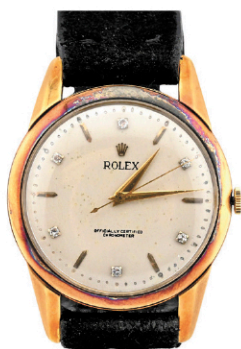

MAJOR MID-CENTURY MODERN AUCTION

Saturday, May 30, 2026 at 10AM

Preview Times: Thursday May 28, 2-6:30PM | Friday May 29, 12-5PM | Saturday May 30, 9-10AM

Dimitry Gorman
Ht: 48"

Robert Farrell, 1 of 26, Ht 21 1/2"

14K

Rolex 18K

48 Drawer Full of Butterflies Collection, Ht: 75"

1 of 2 Pairs, Ht: 86"

Joy Brown
Ht: 14 1/2" 1 of 2

Luxx Optica Big Eye,
1 of 2

John Baldessari 39" x 39"

Robert Natkin Acrylic 41" x 28"

Jan Toorop, Lithograph 35" x 22"

Part of
Wayne
Husted
& Blenko
Collection

Candido Bido, 4 ct, 17" x 21"

Eli Sudbrack, 1 of 3 Painted, 65" x 47"

Constantin Terechkovitch O/C 32" x 26"

We are pleased to present our Major Mid-Century Modern Auction, featuring more than 590 exceptional lots, including over 80 works on paper and fine art pieces, more than 160 furniture selections, 100 lots of gold jewelry and sterling gold watches, 20+ silver pieces, 26+ oriental carpets, 40+ outdoor garden decor items, and more than 170 decorative accessories.