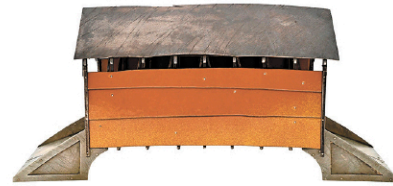

Nelson Boren W/C 39" x 79"

Cesa Continental 125 t. oz.

Zsolnay, 1 of 8

18K Stabilis

Robert Farrell Silver Enamel Ht: 9 1/2"

Robert Farrell, Part of Collection Lg: 18"

10K 3" 97 grams, 1 of 2

Warren Platner, 2 of 9 pieces

Restoration Hardware "Churchill"

Knoll, 1 of 3

Margolis 1 of 15 pieces

1 of 8 tables Eames

1 of 25 Teak pieces

Restoration Hardware

Biedermeier Dia 78", Part of Set

Ralph Lauren Lg: 144"