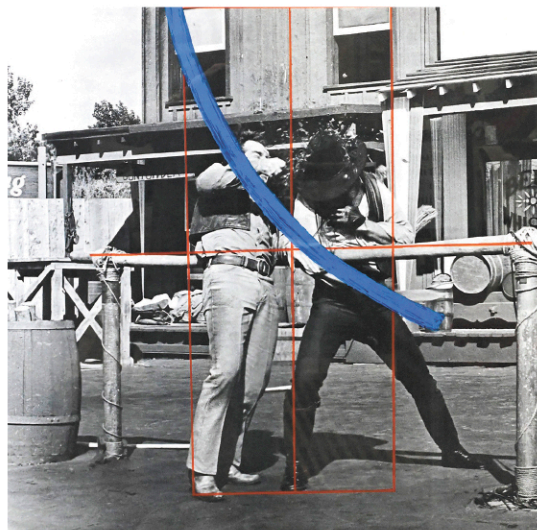

14K

Rolex 18K

48 Drawer Full of Butterflies Collection, Ht: 75"

1 of 2 Pairs, Ht: 86"

Joy Brown
Ht: 14 1/2" 1 of 2

Luxx Optica Big Eye,
1 of 2

John Baldessari 39" x 39"

Robert Natkin Acrylic 41" x 28"

Jan Toorop, Lithograph 35" x 22"

Part of
Wayne
Husted
& Blenko
Collection

Candido Bido, 4 ct, 17" x 21"

Eli Sudbrack, 1 of 3 Painted, 65" x 47"

Constantin Terechkovitch O/C 32" x 26"

We are pleased to present our Major Mid-Century Modern Auction, featuring more than 590 exceptional lots, including over 80 works on paper and fine art pieces, more than 160 furniture selections, 100 lots of gold jewelry and sterling gold watches, 20+ silver pieces, 26+ oriental carpets, 40+ outdoor garden decor items, and more than 170 decorative accessories.