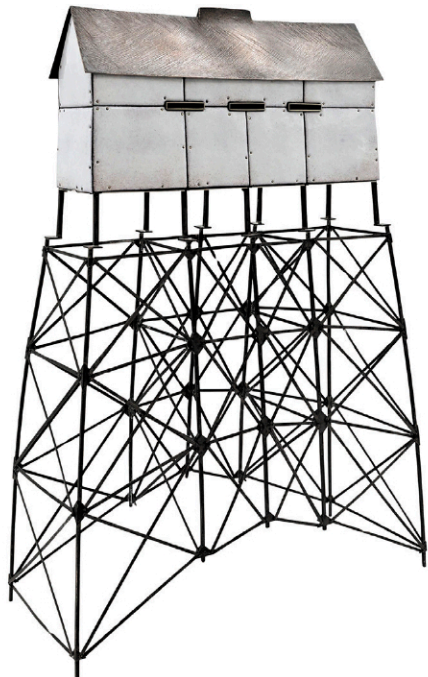

MAJOR MID-CENTURY MODERN AUCTION

Saturday, May 30, 2026 at 10AM

Preview Times: Thursday May 28, 2-6:30PM | Friday May 29, 12-5PM | Saturday May 30, 9-10AM

Dimitry Gorman
Ht: 48"

Robert Farrell, 1 of 26, Ht 21 1/2"

14K

Rolex 18K

48 Drawer Full of Butterflies Collection, Ht: 75"

1 of 2 Pairs, Ht: 86"

Joy Brown
Ht: 14 1/2" 1 of 2

Luxx Optica Big Eye,
1 of 2

John Baldessari 39" x 39"

Robert Natkin Acrylic 41" x 28"

Jan Toorop, Lithograph 35" x 22"

Part of
Wayne
Husted
& Blenko
Collection

Candido Bido, 4 ct, 17" x 21"

Eli Sudbrack, 1 of 3 Painted, 65" x 47"

Constantin Terechkovitch O/C 32" x 26"

We are pleased to present our Major Mid-Century Modern Auction, featuring more than 590 exceptional lots, including over 80 works on paper and fine art pieces, more than 160 furniture selections, 100 lots of gold jewelry and sterling gold watches, 20+ silver pieces, 26+ oriental carpets, 40+ outdoor garden decor items, and more than 170 decorative accessories.