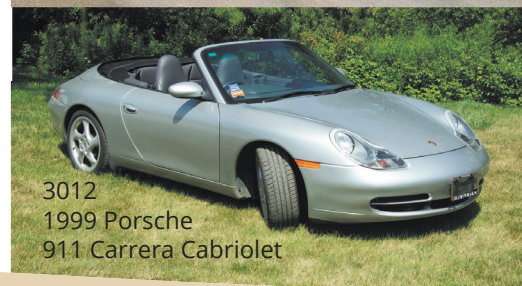

## ESTATE VEHICLES &amp; RARE NOVELTY ITEMS

3016  
2005 Chevrolet  
Corvette

3012  
1999 Porsche  
911 Carrera Cabriolet

3054  
1946 Rock-Ola Jukebox  
Model 1422 w/ Records