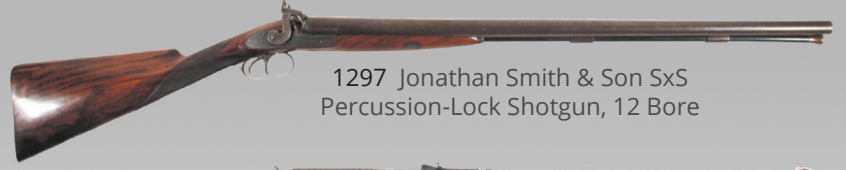

## SPECIAL COLLECTION

Brigadier General  
SYLVESTER CHURCHILL  
USA Inspector General  
Mexican War

1281 Huge 38 Star Army Garrison Flag,  
Indian Wars Era (1 of 3 flags)

1275 Rare  
Presentation  
Sword