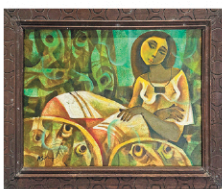

1200 & 1201) Versace Coverlet and Versace Inspired Ornate Brass King Size Bed

1248) Durval Periera Modernist Still Life

1190) Roger San Miguel Fish Seller Oil

1235) Walter Locke Boats in Dry Dock Watercolor