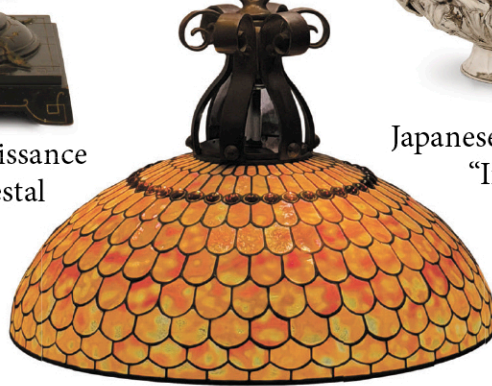

Fontaine's

Fine & Decorative Arts

June 6 & 7, 2026

Tiffany Studios
"Dragonfly" Table Lamp

American Renaissance
Revival Pedestal

18K Gold, Diamond,
Black Onyx & Ruby
Leopard Bracelet/Brooch

Tiffany Studios
"Peony" Table Lamp

Handel "Poppy"
Table Lamp

Japanese Sterling Silver
"Iris" Bowl

Tiffany Studios
"Fish Scale" Chandelier

Tiffany Studios, Set of Four
"Turtle-Back" Sconces

18K Gold,
Tanzanite & Diamond
Ring/Pendant

Tiffany Studios Window
"Woman with Irises & Lillies"