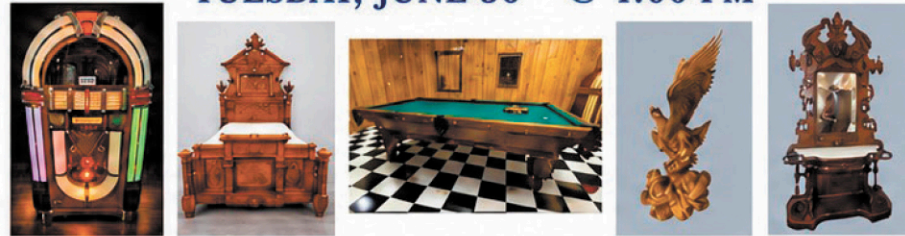

AUCTION

Quality Antiques - Collectibles - Fine Furnishings

5315 Meeker Rd. - Greenville, OHIO 45331

AUCTION

SESSION 1 INTERNET BIDDING ENDS:
TUESDAY, JUNE 23RD @ 2:00 PM

Over 500 Lots! John Deere Gator; Porc. Indian dolls/toys; Noah's Ark collect; Norman Rockwell Plates; Blue granite/porc.; Blue cobalt glazed cookware; Adv. tins; Primitive items; Gourmet kitchen items; SS cookware; Pattern glass; Store display tins; Glass insulators; Celluloid music box picture albums; Adv. milk bottles; Child tea sets; Metal/tin toys; View Master; Ornamental cement statuary & planters; Snow blowers; Garden tools; Buckeye Bell brass bell; Steel shelving; Wicker patio furn.; SS prep tables; Wood benches; Appliances; Approx. 125 pc. Blair gay pattern dinnerware; Kitchen appliances; Beverage advertising crates; Butter churn; Oval braided rugs; & more!

SESSION 2 REAL TIME SIMULCAST BIDDING:
TUESDAY, JUNE 30TH @ 4:00 PM

Over 100 Lots! "The Lincoln Bed" BR suite; (2) Wurlitzer Juke Boxes; Primitive cupboards; Vtg. ornate BR suites; Back bar & vintage soda fountain; Black forest Cuckoo clock; Dentist/doctor cabinet; Ornate hall tree; Early grandfather clock; Ornate marble top tables & dressers; Ornate mirrored server/buffet; 14ft Oak ext. dining table; Parlor settee & (6) matching chairs; Vert. stand-up disc music box; Canopy poster bed/matching dresser; Shaving & wash stands; Studebaker Jr. goat wagon; Tin punch pie safe; Clark spool cabinet; Library table; Sets (10) & (12) mission oak chairs; Oak drop front secretary; 10ft Ornate hall mirror; "S" curve roll top desk; Hawk/eagle wood carving with grouse; Brunswick early pool table; & more.