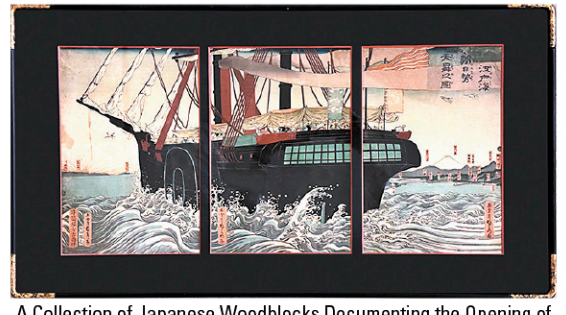

# 28TH ANNUAL SPRING AUCTION

Saturday, June 27 & Sunday, June 28

LONE JACK / KANSAS CITY, MISSOURI

Jeff Koons 'Balloon Dog' Metallic Porcelain Multiple

Adolph Dehn Paintings Prints and Works on Paper

A Collection of Japanese Woodblocks Documenting the Opening of Japan to the West 1850s