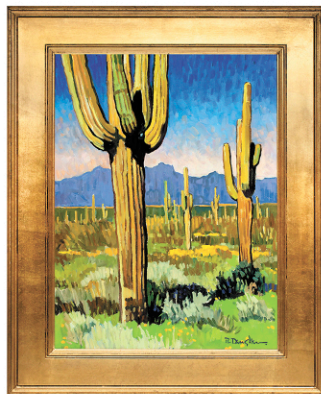

# 28TH ANNUAL SPRING AUCTION

Saturday, June 27 & Sunday, June 28

LONE JACK / KANSAS CITY, MISSOURI

Jeff Koons 'Balloon Dog' Metallic Porcelain Multiple

Adolph Dehn Paintings Prints and Works on Paper

A Collection of Japanese Woodblocks Documenting the Opening of Japan to the West 1850s

Chen Yin-Hui (Taiwanese 1931-2024) Important Oil 1968

Birger Sandzen 'The Great Pike's Peak' 1923

Everitt Shinn Oil on Canvas

Richard Gillespie (1935-2021)

Thomas Hart Benton 'The Seneca Discover the French.' Casein and Graphite Working Study for the Robert Moses Power Dam Mural, New York

A Very Rare 1850s Arita Porcelain Charger, the Archipelago of Japan, 24 Inches

Chinese Huanghuali Type Hardwood Pair

Twenty Five Rare Japanese Fireman's Jackets. Adair Collection.

Humberto Calzada Oil on Canvas