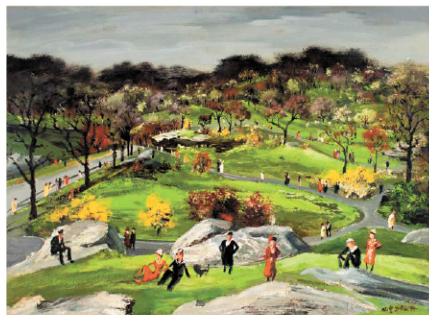

# 28TH ANNUAL SPRING AUCTION

Saturday, June 27 & Sunday, June 28

LONE JACK / KANSAS CITY, MISSOURI

Jeff Koons 'Balloon Dog' Metallic Porcelain Multiple

Adolph Dehn Paintings Prints and Works on Paper

A Collection of Japanese Woodblocks Documenting the Opening of Japan to the West 1850s

Chen Yin-Hui (Taiwanese 1931-2024) Important Oil 1968

Birger Sandzen 'The Great Pike's Peak' 1923

Everitt Shinn Oil on Canvas

Richard Gillespie (1935-2021)

Thomas Hart Benton 'The Seneca Discover the French.' Casein and Graphite Working Study for the Robert Moses Power Dam Mural, New York