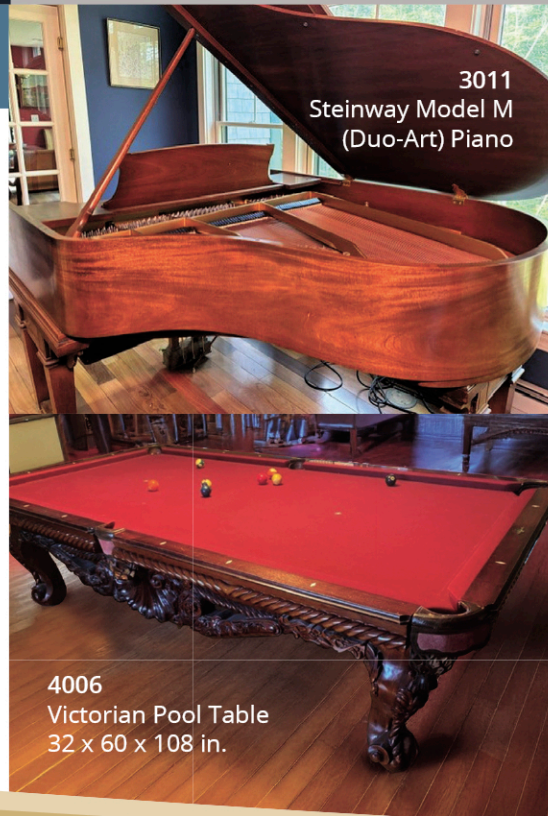

FINE OFFERINGS FROM THE EAST

2415
19th c. Korean
Medicine Chest

2360
Rosewood Table
with Mother-of-
Pearl Inlay & Stone
Inset Top

2435
Pr Japanese
Mixed-Metal
Vases Meiji
Period

3011
Steinway Model M
(Duo-Art) Piano