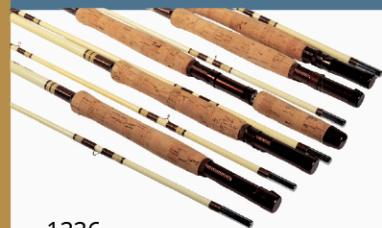

Look for these other Maine artists:

PHILIP BARTER, JOHN BISBEE, VERN BROE, LEO BROOKS, JILL HOY
ROBERT INDIANA, DAHLOV IPCAR, WILLIAM IRVINE, BERNARD LANGLAIS

SPORTING ITEMS, TRADE SIGNS, & MORE

1336 1960's Gadabout Gaddis Fiberglass Casting Rods