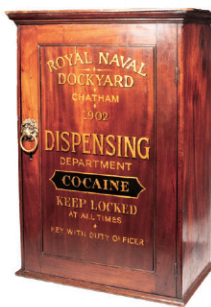

Look for these other Maine artists:

PHILIP BARTER, JOHN BISBEE, VERN BROE, LEO BROOKS, JILL HOY
ROBERT INDIANA, DAHLOV IPCAR, WILLIAM IRVINE, BERNARD LANGLAIS

SPORTING ITEMS, TRADE SIGNS, & MORE

1336 1960's Gadabout Gaddis Fiberglass Casting Rods

3043 WWI Era Vaudeville Ventriloquist Dummy of Sailor Marked "NYC Ben Hobson, 1915"

3027 Replica British Wall Cabinet Royal Navy Yard Cocaine

1337 Vintage Fishing Reels

3028 19th c. Cast Iron Jewelers Trade Sign (1 of 12 signs)