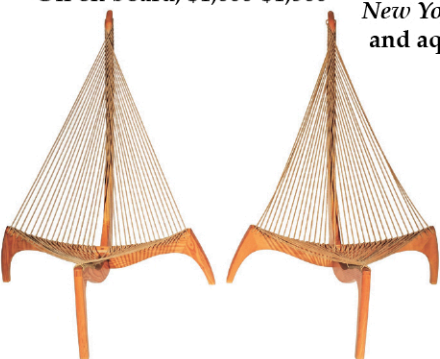

Pair of Jørgen Høvelskov Ash and Braided Cord 'Harp' Chairs, Manufactured by Christensen & Larsen, Circa 1968, $1,500-$2,500