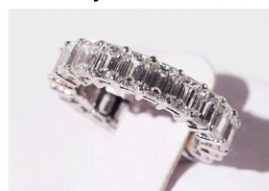

Tiffany & Co. Platinum and Diamond Eternity Ring, $5,000-$7,000