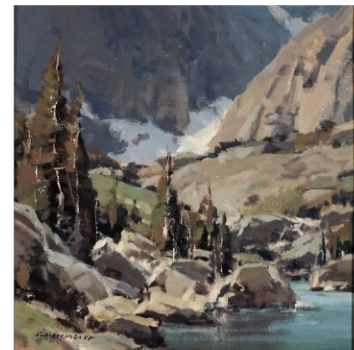

Scott Christensen (American b. 1962), *Miller Lake Inlet*, Oil on board, $1,000-$1,500